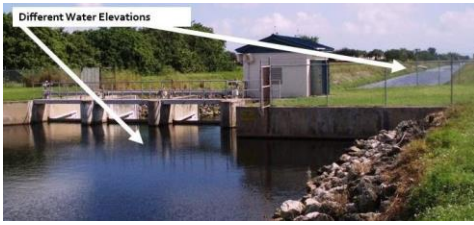

That's A Good Question

Why doesn't LWDD keep the canal water elevations lower in preparation for the storm season? Click the link below for the answer.

<https://www.lwdd.net/news/thats-a-good-question>